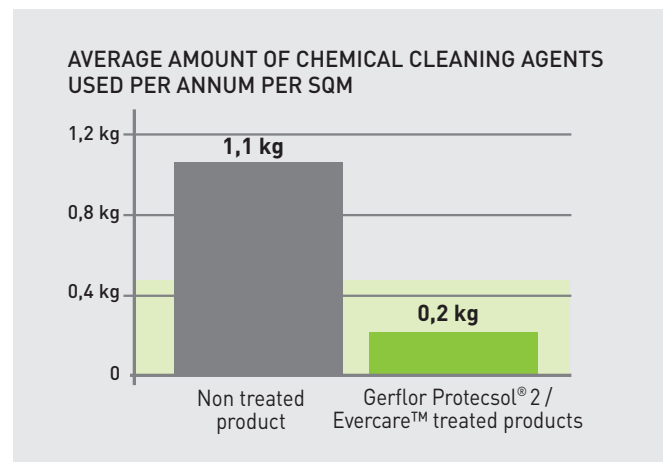

# INNOVATIVE SOLUTIONS

FOR ENHANCED  
HYGIENE AND SAFETY

MIPOLAM **SYMBIOZ™**

The first Homogeneous flooring  
with 100% bio based plasticizer.

*\*Made of residues from cereals*

**DURABILITY, HIGH RESISTANCE TO STATIC AND DYNAMIC LOADS**

**WIDE PALETTE OF DECORS / COLOURS**

**REDUCED MAINTENANCE EXPENDITURE**

**No wax forever** ► Save water and detergent

**REVOLUTIONARY SURFACE TREATMENTS**

The best chemical stain resistance.

**ULTRA-CLEAN CONCEPT**  
ISO 4 & ISO 5